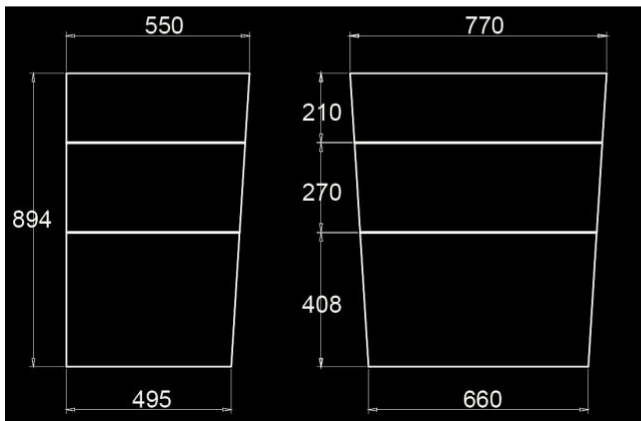

FLOW

This is an element developed by GF