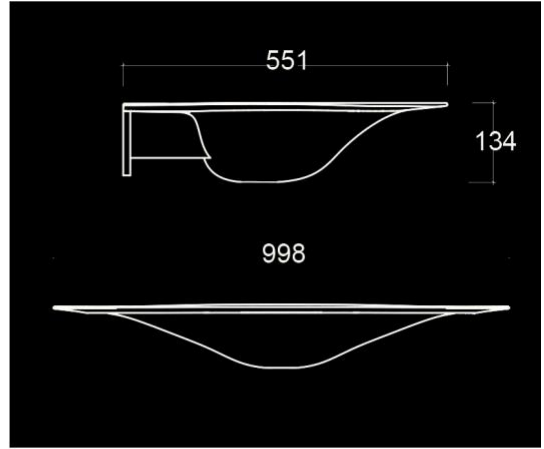

FLOW

This is an element developed by GF